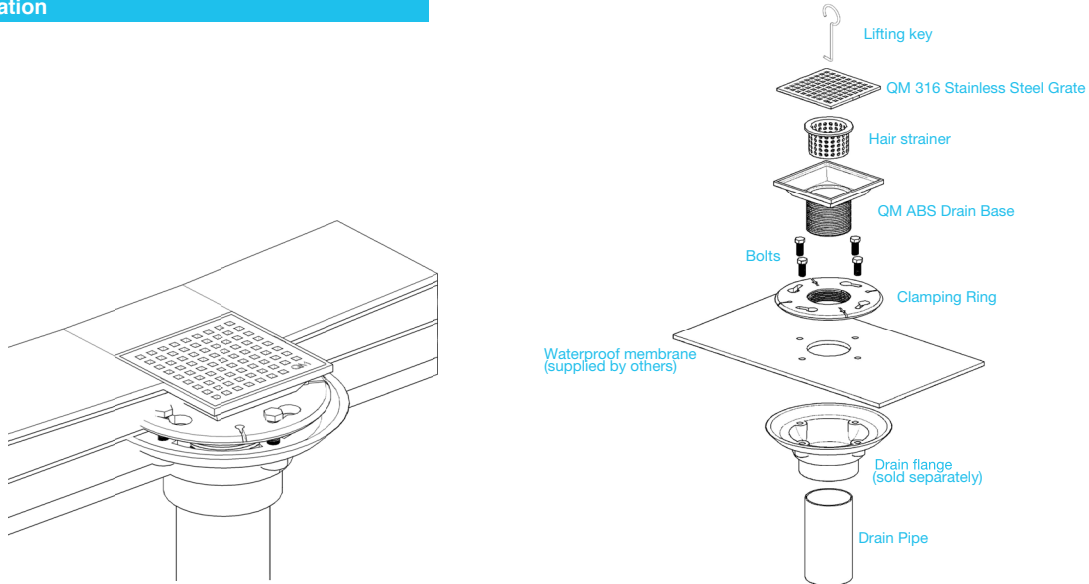

Lagos Square Drain

Installation

Specifications

Note: Installer must verify all rough-in dimensions prior to installation and consult local and national codes. Conformity and compliance to local and national codes are the responsibility of the installer. Dimensions are subject to Manufacturers tolerance and change without notice. We can assume no responsibility for use of superseded or void data.

Lagos Square Drain

Lagos Series Features

- 15 gauge 316 Stainless Steel Grate = 1.8 mm
- Base made in ABS plastic
- Requires traditional 4-way floor pitch
- Works with 2" ABS, PVC or Cast Iron shower drain flange (not included)
- Grate can be removed completely for cleaning
- Hair Strainer Basket comes with every drain, fits inside the drain to collect hair and other debris, preventing pipe clogs
- Lagos Series is intended for use with traditional waterproofing methods

Kit includes

- Grate
- Base
- Hair Strainer
- Lifting Key

Complete Kit

Mira Line

SKU	Size	Finish
88.100.01	4x4"	Satin
88.100.03	4x4"	Polished
88.100.05	4x4"	Bronze
88.100.07	4x4"	ORB
88.100.09	4x4"	Satin Gold
88.100.02	5 3/4"x5 3/4"	Satin
88.100.04	5 3/4"x5 3/4"	Polished
88.100.06	5 3/4"x5 3/4"	Bronze
88.100.08	5 3/4"x5 3/4"	ORB
88.100.10	5 3/4"x5 3/4"	Satin Gold

Tulia Line

SKU	Size	Finish
88.200.01	4x4"	Satin
88.200.03	4x4"	Polished
88.200.05	4x4"	Bronze
88.200.02	5 3/4"x5 3/4"	Satin
88.200.04	5 3/4"x5 3/4"	Polished
88.200.06	5 3/4"x5 3/4"	Bronze

Veil Line

SKU	Size	Finish
88.300.01	4x4"	Polished
88.300.03	4x4"	Satin
88.300.05	4x4"	ORB
88.300.07	4x4"	Satin Gold
88.300.02	5 3/4"x5 3/4"	Polished
88.300.04	5 3/4"x5 3/4"	Satin
88.300.06	5 3/4"x5 3/4"	ORB
88.300.08	5 3/4"x5 3/4"	Satin Gold