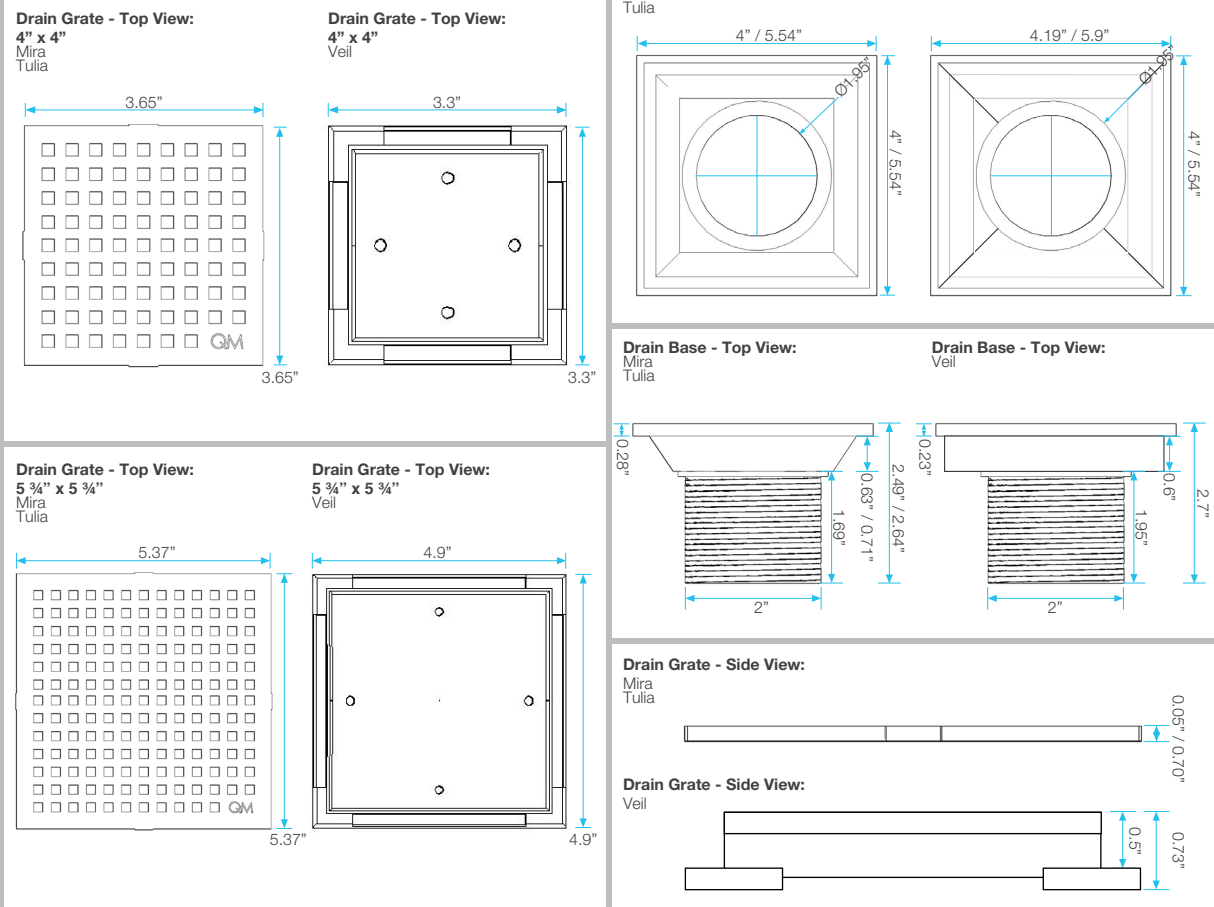

Lagos Square Drain

Installation

Specifications

Note: Installer must verify all rough-in dimensions prior to installation and consult local and national codes. Conformity and compliance to local and national codes are the responsibility of the installer. Dimensions are subject to Manufacturers tolerance and change without notice. We can assume no responsibility for use of superseded or void data.

Lagos Square Drain

Lagos Series Features

- 15 gauge 316 Stainless Steel Grate = 1.8 mm
- Base made in ABS plastic
- Requires traditional 4-way floor pitch
- Works with 2" ABS, PVC or Cast Iron shower drain flange (not included)
- Grate can be removed completely for cleaning
- Hair Strainer Basket comes with every drain, fits inside the drain to collect hair and other debris, preventing pipe clogs
- Lagos Series is intended for use with traditional waterproofing methods

Kit includes

- Grate
- Base
- Hair Strainer
- Lifting Key

Complete Kit

Mira Line

SKU	Size	Finish
88.100.01	4x4"	Satin
88.100.03	4x4"	Polished
88.100.05	4x4"	Bronze
88.100.07	4x4"	ORB
88.100.09	4x4"	Satin Gold
88.100.02	5 3/4"x5 3/4"	Satin
88.100.04	5 3/4"x5 3/4"	Polished
88.100.06	5 3/4"x5 3/4"	Bronze
88.100.08	5 3/4"x5 3/4"	ORB
88.100.10	5 3/4"x5 3/4"	Satin Gold

Tulia Line

SKU	Size	Finish
88.200.01	4x4"	Satin
88.200.03	4x4"	Polished
88.200.05	4x4"	Bronze
88.200.02	5 3/4"x5 3/4"	Satin
88.200.04	5 3/4"x5 3/4"	Polished
88.200.06	5 3/4"x5 3/4"	Bronze

Veil Line

SKU	Size	Finish
88.300.01	4x4"	Polished
88.300.03	4x4"	Satin
88.300.05	4x4"	ORB
88.300.07	4x4"	Satin Gold
88.300.02	5 3/4"x5 3/4"	Polished
88.300.04	5 3/4"x5 3/4"	Satin
88.300.06	5 3/4"x5 3/4"	ORB
88.300.08	5 3/4"x5 3/4"	Satin Gold