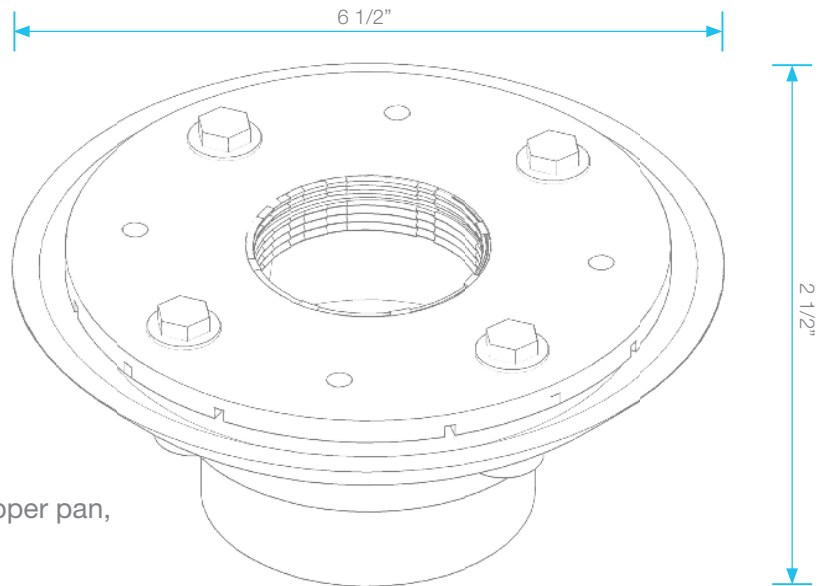

Cast Iron Drain Flange

- Clamp down floor drain
- 2" throat, 2" no hub outlet
- 6 1/2" overall diameter
- Waterproofing: PVC/Vinyl liner, Lead/copper pan, Hot mop, Rubber liner, Fiberglass

PVC Drain Flange

- Clamp down floor drain.
- 2" throat, 2" outlet
- 6 1/4" overall diameter
- Waterproofing: PVC/Vinyl liner, Lead/copper pan, Hot mop, Rubber liner, Fiberglass

Adaptor for Schluter® Drain Flange

- To be used with Schluter® integrated bounding flange
- Follow Schluter®-Shower System Installation Instructions
- Height adjustable