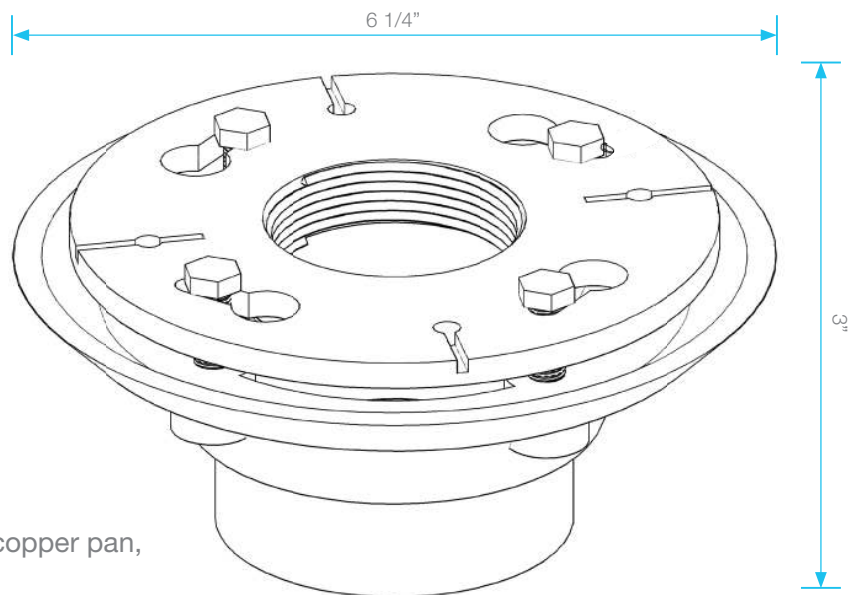

Cast Iron Drain Flange

- Clamp down floor drain
- 2" throat, 2" no hub outlet
- 6 1/2" overall diameter
- Waterproofing: PVC/Vinyl liner, Lead/copper pan, Hot mop, Rubber liner, Fiberglass

PVC Drain Flange

- Clamp down floor drain.
- 2" throat, 2" outlet
- 6 1/4" overall diameter
- Waterproofing: PVC/Vinyl liner, Lead/copper pan, Hot mop, Rubber liner, Fiberglass

Adaptor for Schluter® Drain Flange

- To be used with Schluter® integrated bounding flange
- Follow Schluter®-Shower System Installation Instructions
- Height adjustable