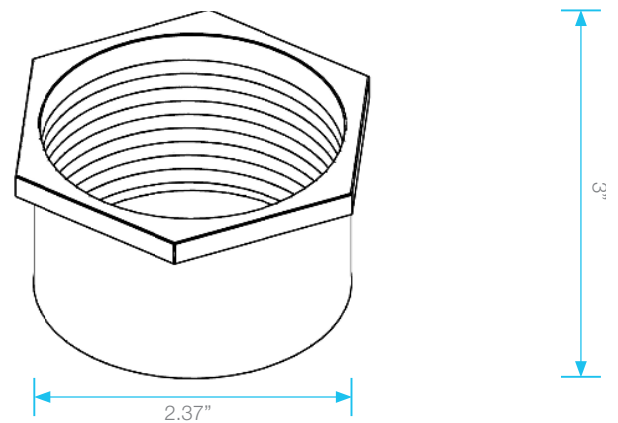

Cast Iron Drain Flange

- Clamp down floor drain
- 2" throat, 2" no hub outlet
- 6 1/2" overall diameter
- Waterproofing: PVC/Vinyl liner, Lead/copper pan, Hot mop, Rubber liner, Fiberglass

PVC Drain Flange

- Clamp down floor drain.
- 2" throat, 2" outlet
- 6 1/4" overall diameter
- Waterproofing: PVC/Vinyl liner, Lead/copper pan, Hot mop, Rubber liner, Fiberglass

Adaptor for Schluter® Drain Flange

- To be used with Schluter® integrated bounding flange
- Follow Schluter®-Shower System Installation Instructions
- Height adjustable