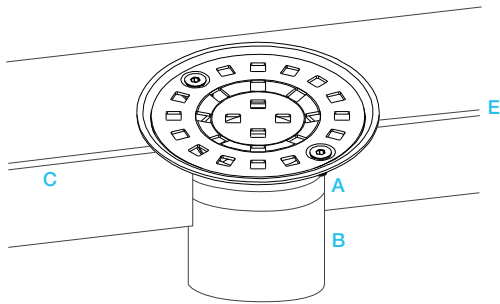

**Drain Base - Top View:**

**Drain Base - Side View:**

**Odor Sealer - Perspective View:**

**Note:** Installer must verify all rough-in dimensions prior to installation and consult local and national codes. Conformity and compliance to local and national codes are the responsibility of the installer. Dimensions are subject to Manufacturers tolerance and change without notice. We can assume no responsibility for use of superseded or void data.

**Bay Square Drain**

**Installation**

**Ria Line**

**SKU**  
38.100.00

**Size**  
Ø4"

**Finish**  
Satin

**Specifications**

**Drain Grate - Top View:**  
4" x 4"

**Drain Base - Side View:**

**Drain Base - Top View:**

**Odor Sealer - Perspective View:**

**Note:** Installer must verify all rough-in dimensions prior to installation and consult local and national codes. Conformity and compliance to local and national codes are the responsibility of the installer. Dimensions are subject to Manufacturers tolerance and change without notice. We can assume no responsibility for use of superseded or void data.