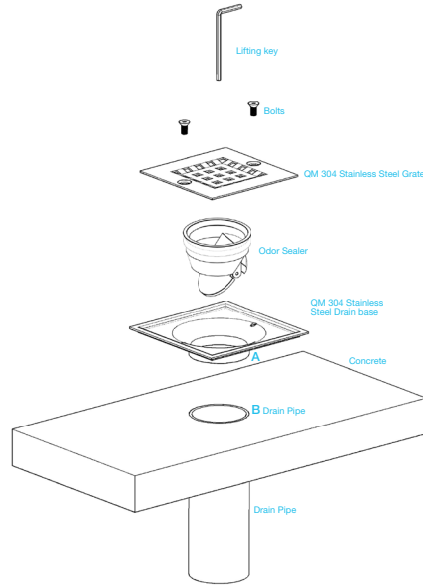

**Bay Square Drain**

**Installation**

**Ria Line**

SKU	Size	Finish
38.100.01	4"x4"	Satin
38.100.03	4"x4"	Polished
38.100.02	5 3/4" x 5 3/4"	Satin
38.100.04	5 3/4" x 5 3/4"	Polished

**Specifications**

**Drain Grate - Top View:**  
 4" x 4"  
 5 3/4" x 5 3/4"

**Drain Base - Top View:**

**Drain Base - Side View:**

**Odor Sealer - Perspective View:**

**Note:** Installer must verify all rough-in dimensions prior to installation and consult local and national codes. Conformity and compliance to local and national codes are the responsibility of the installer. Dimensions are subject to Manufacturers tolerance and change without notice. We can assume no responsibility for use of superseded or void data.

**Bay Square Drain**

**Installation**

**Ria Line**

**SKU**  
38.100.00

**Size**  
Ø4"

**Finish**  
Satin

**Specifications**

**Drain Grate - Top View:**  
4" x 4"

**Drain Base - Side View:**

**Drain Base - Top View:**

**Odor Sealer - Perspective View:**

**Note:** Installer must verify all rough-in dimensions prior to installation and consult local and national codes. Conformity and compliance to local and national codes are the responsibility of the installer. Dimensions are subject to Manufacturers tolerance and change without notice. We can assume no responsibility for use of superseded or void data.