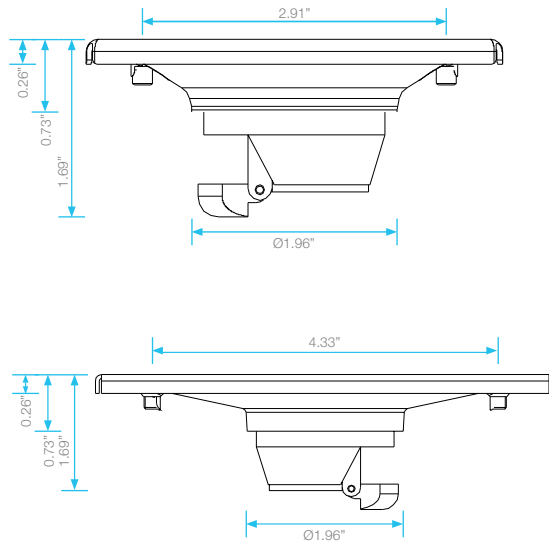

**Bay Square Drain**

**Installation**

**Ria Line**

SKU	Size	Finish
38.100.01	4"x4"	Satin
38.100.03	4"x4"	Polished
38.100.02	5 3/4" x 5 3/4"	Satin
38.100.04	5 3/4" x 5 3/4"	Polished

**Specifications**

**Drain Grate - Top View:**  
 4" x 4"  
 5 3/4" x 5 3/4"

**Drain Base - Top View:**

**Drain Base - Side View:**

**Odor Sealer - Perspective View:**

**Note:** Installer must verify all rough-in dimensions prior to installation and consult local and national codes. Conformity and compliance to local and national codes are the responsibility of the installer. Dimensions are subject to Manufacturers tolerance and change without notice. We can assume no responsibility for use of superseded or void data.

**Bay Square Drain**

**Installation**

**Ria Line**

**SKU**  
38.100.00

**Size**  
Ø4"

**Finish**  
Satin

**Specifications**

**Drain Grate - Top View:**  
4" x 4"

**Drain Base - Side View:**

**Drain Base - Top View:**

**Odor Sealer - Perspective View:**

**Note:** Installer must verify all rough-in dimensions prior to installation and consult local and national codes. Conformity and compliance to local and national codes are the responsibility of the installer. Dimensions are subject to Manufacturers tolerance and change without notice. We can assume no responsibility for use of superseded or void data.