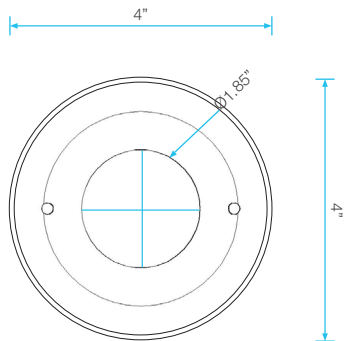

**Bay Square Drain**

**Installation**

**Ria Line**

SKU	Size	Finish
38.100.01	4"x4"	Satin
38.100.03	4"x4"	Polished
38.100.02	5 3/4" x 5 3/4"	Satin
38.100.04	5 3/4" x 5 3/4"	Polished

**Specifications**

**Drain Grate - Top View:**  
 4" x 4"  
 5 3/4" x 5 3/4"

**Drain Base - Top View:**

**Drain Base - Side View:**

**Odor Sealer - Perspective View:**

**Note:** Installer must verify all rough-in dimensions prior to installation and consult local and national codes. Conformity and compliance to local and national codes are the responsibility of the installer. Dimensions are subject to Manufacturers tolerance and change without notice. We can assume no responsibility for use of superseded or void data.

**Bay Square Drain**

**Installation**

**Ria Line**

**SKU**  
38.100.00

**Size**  
Ø4"

**Finish**  
Satin

**Specifications**

**Drain Grate - Top View:**  
4" x 4"

**Drain Base - Side View:**

**Drain Base - Top View:**

**Odor Sealer - Perspective View:**

**Note:** Installer must verify all rough-in dimensions prior to installation and consult local and national codes. Conformity and compliance to local and national codes are the responsibility of the installer. Dimensions are subject to Manufacturers tolerance and change without notice. We can assume no responsibility for use of superseded or void data.