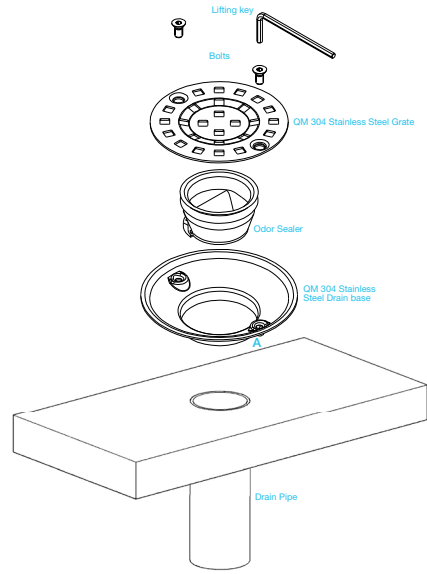

**Bay Square Drain**

**Installation**

**Ria Line**

SKU	Size	Finish
38.100.01	4"x4"	Satin
38.100.03	4"x4"	Polished
38.100.02	5 3/4" x 5 3/4"	Satin
38.100.04	5 3/4" x 5 3/4"	Polished

**Specifications**

**Drain Grate - Top View:**  
 4" x 4"  
 5 3/4" x 5 3/4"

**Drain Base - Top View:**

**Drain Base - Side View:**

**Odor Sealer - Perspective View:**

**Note:** Installer must verify all rough-in dimensions prior to installation and consult local and national codes. Conformity and compliance to local and national codes are the responsibility of the installer. Dimensions are subject to Manufacturers tolerance and change without notice. We can assume no responsibility for use of superseded or void data.

**Bay Square Drain**

**Installation**

**Ria Line**

**SKU**  
38.100.00

**Size**  
Ø4"

**Finish**  
Satin

**Specifications**

**Drain Grate - Top View:**  
4" x 4"

**Drain Base - Side View:**

**Drain Base - Top View:**

**Odor Sealer - Perspective View:**

**Note:** Installer must verify all rough-in dimensions prior to installation and consult local and national codes. Conformity and compliance to local and national codes are the responsibility of the installer. Dimensions are subject to Manufacturers tolerance and change without notice. We can assume no responsibility for use of superseded or void data.