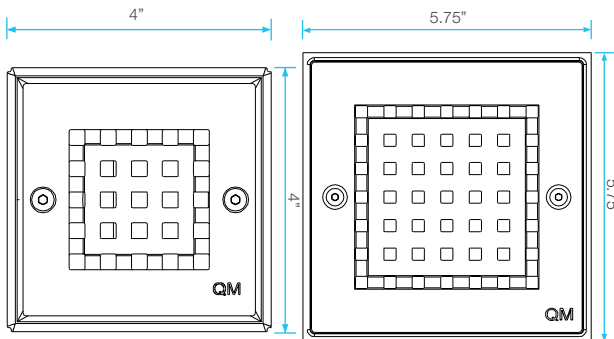

**Bay Square Drain**

**Installation**

**Ria Line**

SKU	Size	Finish
38.100.01	4"x4"	Satin
38.100.03	4"x4"	Polished
38.100.02	5 3/4" x 5 3/4"	Satin
38.100.04	5 3/4" x 5 3/4"	Polished

**Specifications**

**Drain Grate - Top View:**  
 4" x 4"  
 5 3/4" x 5 3/4"

**Drain Base - Top View:**

**Drain Base - Side View:**

**Odor Sealer - Perspective View:**

**Note:** Installer must verify all rough-in dimensions prior to installation and consult local and national codes. Conformity and compliance to local and national codes are the responsibility of the installer. Dimensions are subject to Manufacturers tolerance and change without notice. We can assume no responsibility for use of superseded or void data.

**Bay Square Drain**

**Installation**

**Ria Line**

**SKU**  
38.100.00

**Size**  
Ø4"

**Finish**  
Satin

**Specifications**

**Drain Grate - Top View:**  
4" x 4"