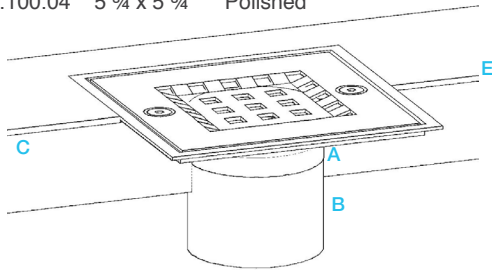

**Bay Square Drain**

**Installation**

**Ria Line**

SKU	Size	Finish
38.100.01	4"x4"	Satin
38.100.03	4"x4"	Polished
38.100.02	5 3/4" x 5 3/4"	Satin
38.100.04	5 3/4" x 5 3/4"	Polished

**Specifications**

**Drain Grate - Top View:**  
 4" x 4"  
 5 3/4" x 5 3/4"

**Drain Base - Top View:**

**Drain Base - Side View:**

**Odor Sealer - Perspective View:**

**Note:** Installer must verify all rough-in dimensions prior to installation and consult local and national codes. Conformity and compliance to local and national codes are the responsibility of the installer. Dimensions are subject to Manufacturers tolerance and change without notice. We can assume no responsibility for use of superseded or void data.

**Bay Square Drain**

**Installation**

**Ria Line**

**SKU**  
38.100.00

**Size**  
Ø4"

**Finish**  
Satin

**Specifications**

**Drain Grate - Top View:**  
4" x 4"

**Drain Base - Side View:**

**Drain Base - Top View:**

**Odor Sealer - Perspective View:**

**Note:** Installer must verify all rough-in dimensions prior to installation and consult local and national codes. Conformity and compliance to local and national codes are the responsibility of the installer. Dimensions are subject to Manufacturers tolerance and change without notice. We can assume no responsibility for use of superseded or void data.