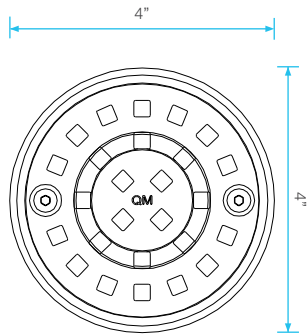

**Bay Square Drain**

**Installation**

**Ria Line**

SKU	Size	Finish
38.100.01	4"x4"	Satin
38.100.03	4"x4"	Polished
38.100.02	5 3/4" x 5 3/4"	Satin
38.100.04	5 3/4" x 5 3/4"	Polished

**Specifications**

**Drain Grate - Top View:**  
 4" x 4"  
 5 3/4" x 5 3/4"

**Drain Base - Top View:**

**Drain Base - Side View:**

**Odor Sealer - Perspective View:**

**Note:** Installer must verify all rough-in dimensions prior to installation and consult local and national codes. Conformity and compliance to local and national codes are the responsibility of the installer. Dimensions are subject to Manufacturers tolerance and change without notice. We can assume no responsibility for use of superseded or void data.

**Bay Square Drain**

**Installation**

**Ria Line**

**SKU**  
38.100.00

**Size**  
Ø4"

**Finish**  
Satin

**Specifications**

**Drain Grate - Top View:**  
4" x 4"

**Drain Base - Side View:**

**Drain Base - Top View:**

**Odor Sealer - Perspective View:**

**Note:** Installer must verify all rough-in dimensions prior to installation and consult local and national codes. Conformity and compliance to local and national codes are the responsibility of the installer. Dimensions are subject to Manufacturers tolerance and change without notice. We can assume no responsibility for use of superseded or void data.