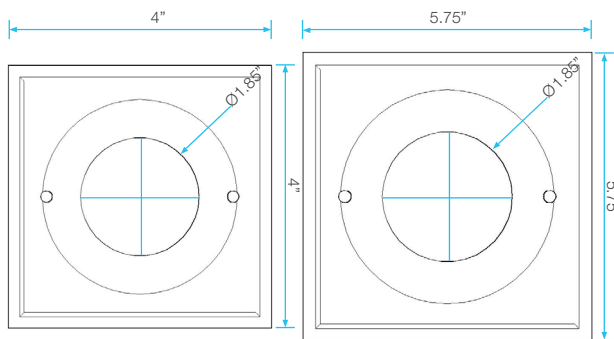

**Bay Square Drain**

**Installation**

**Ria Line**

SKU	Size	Finish
38.100.01	4"x4"	Satin
38.100.03	4"x4"	Polished
38.100.02	5 3/4" x 5 3/4"	Satin
38.100.04	5 3/4" x 5 3/4"	Polished

**Specifications**

**Drain Grate - Top View:**  
 4" x 4"  
 5 3/4" x 5 3/4"

**Drain Base - Top View:**

**Drain Base - Side View:**

**Odor Sealer - Perspective View:**

**Note:** Installer must verify all rough-in dimensions prior to installation and consult local and national codes. Conformity and compliance to local and national codes are the responsibility of the installer. Dimensions are subject to Manufacturers tolerance and change without notice. We can assume no responsibility for use of superseded or void data.

**Bay Square Drain**

**Installation**

**Ria Line**

**SKU**  
38.100.00

**Size**  
Ø4"

**Finish**  
Satin

**Specifications**

**Drain Grate - Top View:**  
4" x 4"

**Drain Base - Side View:**

**Drain Base - Top View:**

**Odor Sealer - Perspective View:**

**Note:** Installer must verify all rough-in dimensions prior to installation and consult local and national codes. Conformity and compliance to local and national codes are the responsibility of the installer. Dimensions are subject to Manufacturers tolerance and change without notice. We can assume no responsibility for use of superseded or void data.