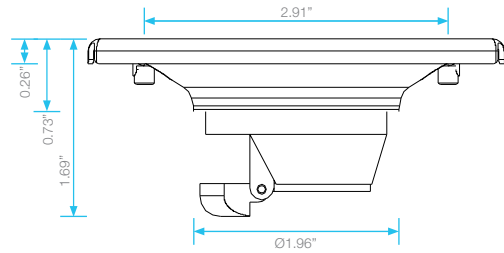

**Bay Square Drain**

**Installation**

**Ria Line**

SKU	Size	Finish
38.100.01	4"x4"	Satin
38.100.03	4"x4"	Polished
38.100.02	5 3/4" x 5 3/4"	Satin
38.100.04	5 3/4" x 5 3/4"	Polished

**Specifications**

**Drain Grate - Top View:**  
 4" x 4"  
 5 3/4" x 5 3/4"

**Drain Base - Top View:**

**Drain Base - Side View:**

**Odor Sealer - Perspective View:**

**Note:** Installer must verify all rough-in dimensions prior to installation and consult local and national codes. Conformity and compliance to local and national codes are the responsibility of the installer. Dimensions are subject to Manufacturers tolerance and change without notice. We can assume no responsibility for use of superseded or void data.

**Bay Square Drain**

**Installation**

**Ria Line**

**SKU**  
38.100.00

**Size**  
Ø4"

**Finish**  
Satin

**Specifications**

**Drain Grate - Top View:**  
4" x 4"

**Drain Base - Side View:**

**Drain Base - Top View:**

**Odor Sealer - Perspective View:**

**Note:** Installer must verify all rough-in dimensions prior to installation and consult local and national codes. Conformity and compliance to local and national codes are the responsibility of the installer. Dimensions are subject to Manufacturers tolerance and change without notice. We can assume no responsibility for use of superseded or void data.