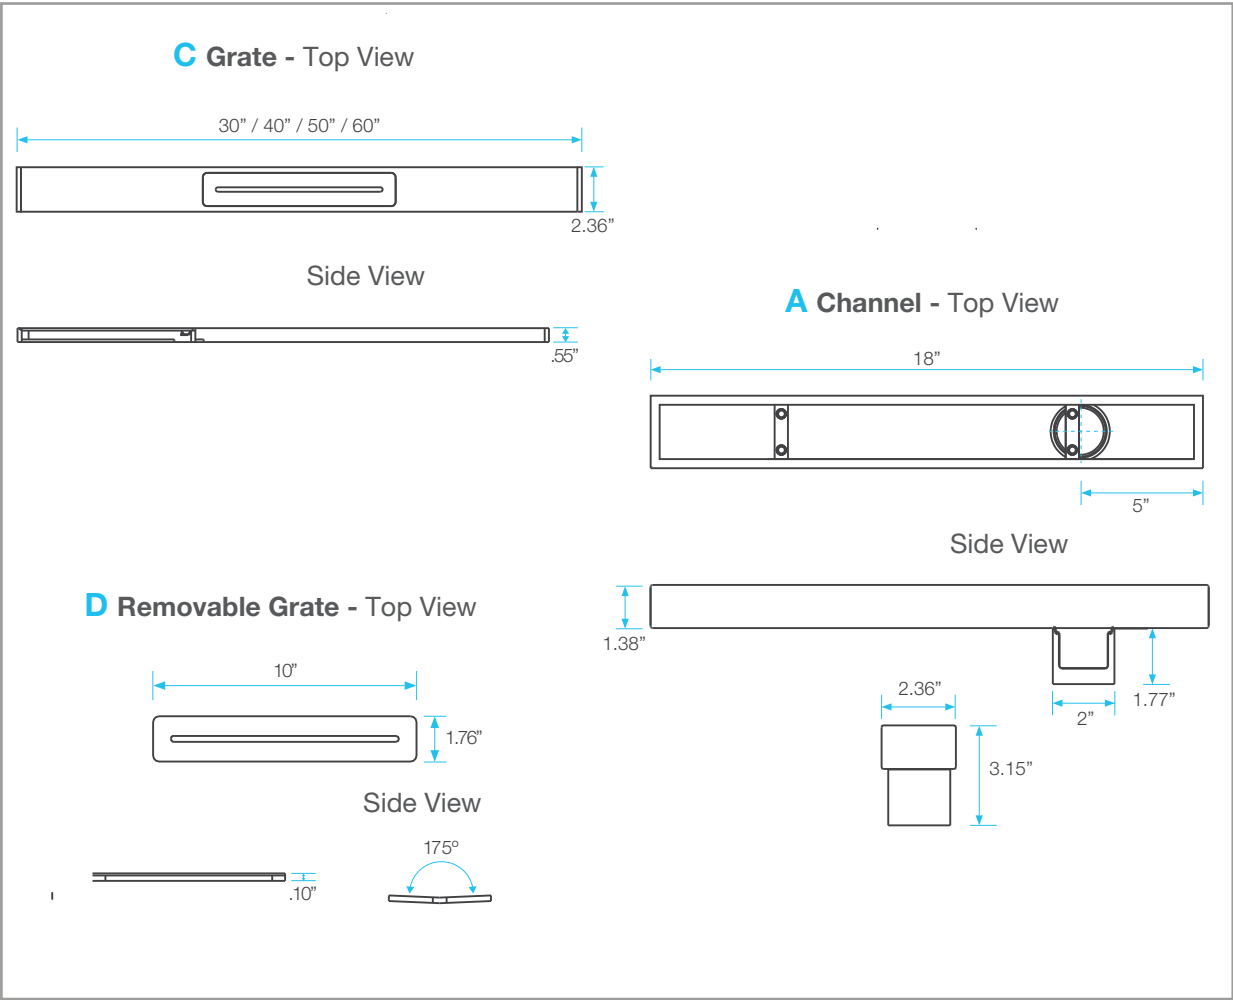

Specifications