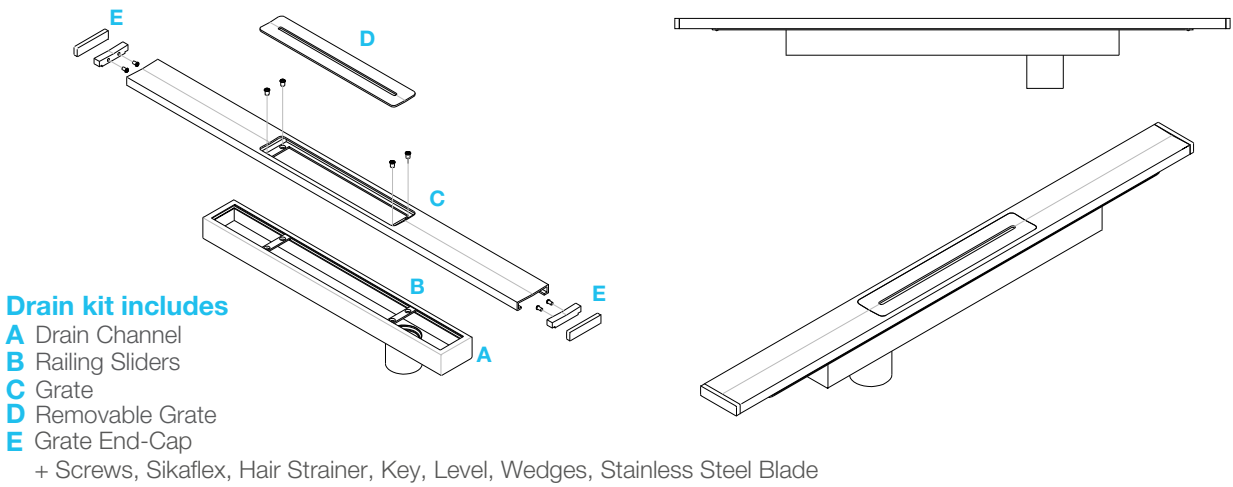

DELMAR LINEAR DRAIN SUPREME LINE