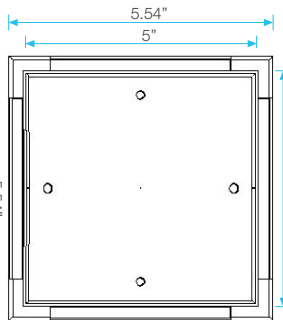

Drain Grate - Top View:

5 3/4" x 5 3/4"

Mist