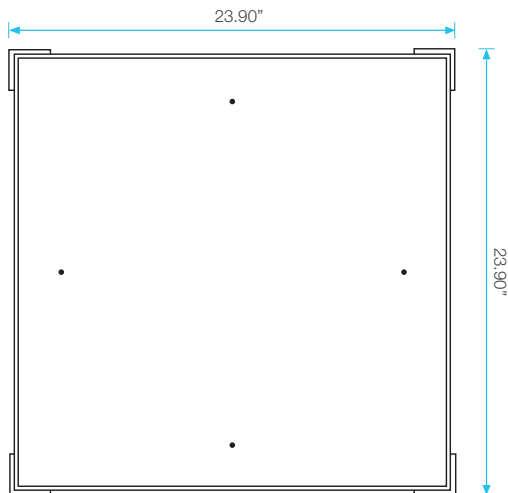

**Delmar Square Drain**

**Specifications**

**Drain Grate - Top View:**  
 8" x 8"  
 Kai

**Drain Base - Top View:**

**Drain Base - Side View:**

**Specifications**

**Drain Grate - Top View:**  
 24" x 24"  
 Mist

**Delta Line**

SKU	Size	Finish
33.300.00	4"x4"	Satin
33.300.00P	4"x4"	Polished
33.300.01	5 1/4"x5 1/4"	Satin
33.300.01P	5 1/4"x5 1/4"	Polished

**Mist Line**

SKU	Size	Finish
33.500.00	4"x4"	Satin
33.500.01	5 1/4"x5 1/4"	Satin
33.500.24	24"x24"	Satin
33.500.24HF	24"x24"	Satin

**Lotus Line**

SKU	Size	Finish
33.400.00	4"x4"	Bronze
33.400.00ORB	4"x4"	ORB
33.400.00G	4"x4"	Gold
33.400.01	5 1/4"x5 1/4"	Bronze
33.400.01ORB	5 1/4"x5 1/4"	ORB
33.400.01G	5 1/4"x5 1/4"	Gold

**Add to Kit**