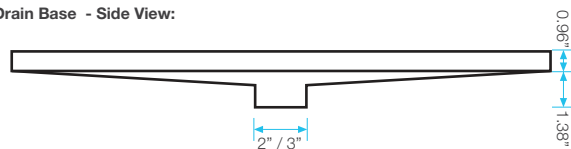

Note: Installer must verify all rough-in dimensions prior to installation and consult local and national codes. Conformity and compliance to local and national codes are the responsibility of the installer. Dimensions are subject to Manufacture tolerance and change without notice. We can assume no responsibility for use of superseded or void data.