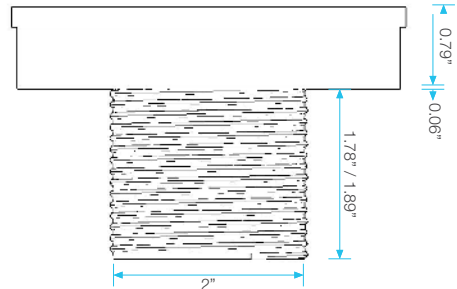

**Delmar Square Drain**

**Installation**

**Specifications**

**Drain Grate - Top View:**

**4" x 4"**

Nami  
Kai  
Delta  
Lotus

**Drain Grate - Top View:**

**4" x 4"**

Mist

**Drain Base - Top View:**

**Drain Base - Side View:**

**Drain Grate - Top View:**

**5 3/4" x 5 3/4"**

Nami  
Kai  
Delta  
Lotus

**Drain Grate - Top View:**

**5 3/4" x 5 3/4"**

**Delta Line**

SKU	Size	Finish
33.300.00	4"x4"	Satin
33.300.00P	4"x4"	Polished
33.300.01	5 1/4"x5 1/4"	Satin
33.300.01P	5 1/4"x5 1/4"	Polished

**Mist Line**

SKU	Size	Finish
33.500.00	4"x4"	Satin
33.500.01	5 1/4"x5 1/4"	Satin
33.500.24	24"x24"	Satin
33.500.24HF	24"x24"	Satin