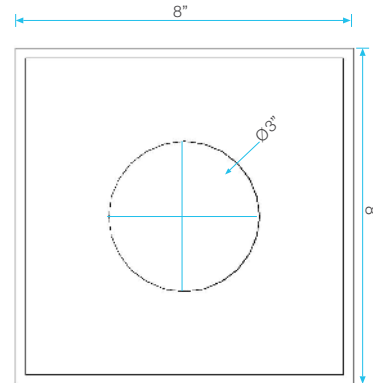

Mist

**Drain Base - Top View:**

**Drain Base - Side View:**

**Drain Grate - Top View:**

**5 3/4" x 5 3/4"**

Nami  
Kai  
Delta  
Lotus

**Drain Grate - Top View:**

**5 3/4" x 5 3/4"**

Mist

**Drain Grate - Side View:**

Nami  
Kai  
Delta  
Lotus

**Drain Grate - Side View:**

Mist

**Note:** Installer must verify all rough-in dimensions prior to installation and consult local and national codes. Conformity and compliance to local and national codes are the responsibility of the installer. Dimensions are subject to Manufacture tolerance and change without notice. We can assume no responsibility for use of superseded or void data.

**Delmar Square Drain**

**Specifications**

**Drain Grate - Top View:**  
 8" x 8"  
 Kai

**Drain Base - Top View:**

**Drain Base - Side View:**

**Specifications**

**Drain Grate - Top View:**  
 24" x 24"  
 Mist

**Delta Line**

SKU	Size	Finish
33.300.00	4"x4"	Satin
33.300.00P	4"x4"	Polished
33.300.01	5 1/4"x5 1/4"	Satin
33.300.01P	5 1/4"x5 1/4"	Polished

**Mist Line**

SKU	Size	Finish
33.500.00	4"x4"	Satin
33.500.01	5 1/4"x5 1/4"	Satin
33.500.24	24"x24"	Satin
33.500.24HF	24"x24"	Satin