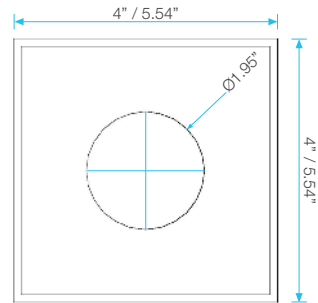

**Delmar Square Drain**

**Installation**

**Specifications**

**Drain Grate - Top View:**

**4" x 4"**

Nami  
Kai  
Delta  
Lotus

**Drain Grate - Top View:**

**4" x 4"**

Mist

**Drain Base - Top View:**

**Drain Base - Side View:**

**Drain Grate - Top View:**

**5 3/4" x 5 3/4"**

Nami  
Kai  
Delta  
Lotus

**Drain Grate - Top View:**

**5 3/4" x 5 3/4"**

**Delmar Square Drain**

**Specifications**

**Drain Grate - Top View:**  
 8" x 8"  
 Kai

**Drain Base - Top View:**

**Drain Base - Side View:**

**Specifications**

**Drain Grate - Top View:**  
 24" x 24"  
 Mist

**Delta Line**

SKU	Size	Finish
33.300.00	4"x4"	Satin
33.300.00P	4"x4"	Polished
33.300.01	5 1/4"x5 1/4"	Satin
33.300.01P	5 1/4"x5 1/4"	Polished

**Mist Line**

SKU	Size	Finish
33.500.00	4"x4"	Satin
33.500.01	5 1/4"x5 1/4"	Satin
33.500.24	24"x24"	Satin
33.500.24HF	24"x24"	Satin