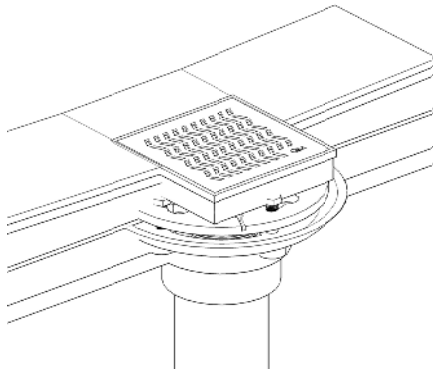

**Delmar Square Drain**

**Installation**

**Specifications**

**Drain Grate - Top View:**

**4" x 4"**

Nami  
Kai  
Delta  
Lotus

**Drain Grate - Top View:**

**4" x 4"**

Mist

**Drain Base - Top View:**

**Drain Base - Side View:**

**Drain Grate - Top View:**

**5 3/4" x 5 3/4"**

Nami  
Kai  
Delta  
Lotus

**Drain Grate - Top View:**

**5 3/4" x 5 3/4"**

**Delmar Square Drain**

**Specifications**

**Drain Grate - Top View:**  
 8" x 8"  
 Kai

**Drain Base - Top View:**

**Drain Base - Side View:**

**Specifications**

**Drain Grate - Top View:**  
 24" x 24"  
 Mist

**Delmar Square Drain**

**Delmar Series Features**

- 16 gauge 316 Stainless Steel Grate = 1.5 mm
- 18 gauge 316 Stainless Steel Base = 1.2 mm
- Requires traditional 4-way floor pitch
- Works with 2" ABS, PVC or Cast Iron shower drain flange (not included)
- Grate can be removed completely for cleaning
- Hair Strainer Basket comes with every drain, fits inside the drain to collect hair and other debris, preventing pipe clogs