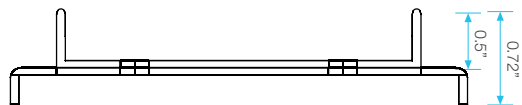

Mist

**Drain Grate - Side View:**

Nami  
Kai  
Delta  
Lotus

**Drain Grate - Side View:**

Mist

**Note:** Installer must verify all rough-in dimensions prior to installation and consult local and national codes. Conformity and compliance to local and national codes are the responsibility of the installer. Dimensions are subject to Manufacture tolerance and change without notice. We can assume no responsibility for use of superseded or void data.

**Delmar Square Drain**

**Specifications**

**Drain Grate - Top View:**  
 8" x 8"  
 Kai

**Drain Base - Top View:**

**Drain Base - Side View:**

**Specifications**

**Drain Grate - Top View:**  
 24" x 24"  
 Mist