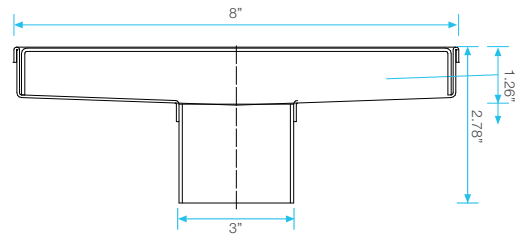

Mist

**Drain Grate - Side View:**

Nami  
Kai  
Delta  
Lotus

**Drain Grate - Side View:**

Mist

**Note:** Installer must verify all rough-in dimensions prior to installation and consult local and national codes. Conformity and compliance to local and national codes are the responsibility of the installer. Dimensions are subject to Manufacture tolerance and change without notice. We can assume no responsibility for use of superseded or void data.

**Delmar Square Drain**

**Specifications**

**Drain Grate - Top View:**  
 8" x 8"  
 Kai

**Drain Base - Top View:**

**Drain Base - Side View:**

**Specifications**

**Drain Grate - Top View:**  
 24" x 24"  
 Mist

**Drain Base - Top View:**

**Drain Grate - Side View:**

**Drain Base - Side View:**

**Note:** Installer must verify all rough-in dimensions prior to installation and consult local and national codes. Conformity and compliance to local and national codes are the responsibility of the installer. Dimensions are subject to Manufacture tolerance and change without notice. We can assume no responsibility for use of superseded or void data.

**Delmar Square Drain**

**Delmar Series Features**

- 16 gauge 316 Stainless Steel Grate = 1.5 mm
- 18 gauge 316 Stainless Steel Base = 1.2 mm
- Requires traditional 4-way floor pitch
- Works with 2" ABS, PVC or Cast Iron shower drain flange (not included)
- Grate can be removed completely for cleaning
- Hair Strainer Basket comes with every drain, fits inside the drain to collect hair and other debris, preventing pipe clogs