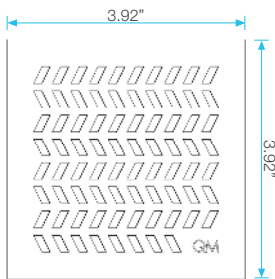

**Delmar Square Drain**

**Installation**

**Specifications**

**Drain Grate - Top View:**

**4" x 4"**

Nami  
Kai  
Delta  
Lotus

**Drain Grate - Top View:**

**4" x 4"**

Mist

**Drain Base - Top View:**

**Drain Base - Side View:**

**Drain Grate - Top View:**

**5 3/4" x 5 3/4"**

Nami  
Kai  
Delta  
Lotus

**Drain Grate - Top View:**

**5 3/4" x 5 3/4"**

**Delta Line**

SKU	Size	Finish
33.300.00	4"x4"	Satin
33.300.00P	4"x4"	Polished
33.300.01	5 1/4"x5 1/4"	Satin
33.300.01P	5 1/4"x5 1/4"	Polished

**Mist Line**

SKU	Size	Finish
33.500.00	4"x4"	Satin
33.500.01	5 1/4"x5 1/4"	Satin
33.500.24	24"x24"	Satin
33.500.24HF	24"x24"	Satin