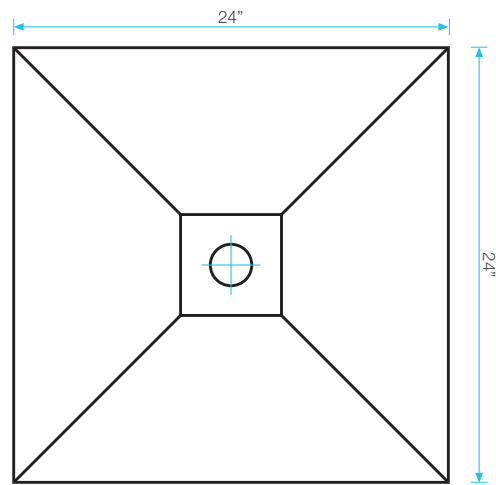

Delmar Square Drain

Specifications

Drain Grate - Top View:
8" x 8"
Kai

Drain Base - Top View:

Drain Base - Side View:

Specifications

Drain Grate - Top View:
24" x 24"
Mist

Drain Base - Top View:

Drain Grate - Side View:

Drain Base - Side View:

Note: Installer must verify all rough-in dimensions prior to installation and consult local and national codes. Conformity and compliance to local and national codes are the responsibility of the installer. Dimensions are subject to Manufacture tolerance and change without notice. We can assume no responsibility for use of superseded or void data.