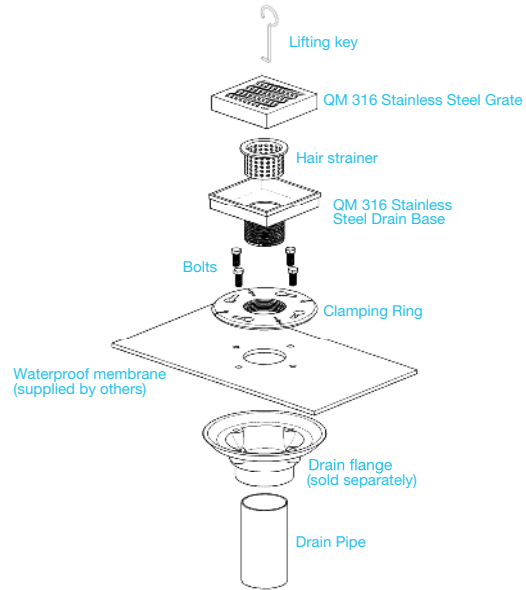

**Delmar Square Drain**

**Installation**

**Specifications**

**Drain Grate - Top View:**

**4" x 4"**

Nami  
Kai  
Delta  
Lotus

**Drain Grate - Top View:**

**4" x 4"**

Mist

**Drain Base - Top View:**

**Drain Base - Side View:**

**Drain Grate - Top View:**

**5 3/4" x 5 3/4"**

Nami  
Kai  
Delta  
Lotus

**Drain Grate - Top View:**

**5 3/4" x 5 3/4"**

**Delmar Square Drain**

**Delmar Series Features**

- 16 gauge 316 Stainless Steel Grate = 1.5 mm
- 18 gauge 316 Stainless Steel Base = 1.2 mm
- Requires traditional 4-way floor pitch
- Works with 2" ABS, PVC or Cast Iron shower drain flange (not included)
- Grate can be removed completely for cleaning
- Hair Strainer Basket comes with every drain, fits inside the drain to collect hair and other debris, preventing pipe clogs

**Lotus Line**

SKU	Size	Finish
33.400.00	4"x4"	Bronze
33.400.00ORB	4"x4"	ORB
33.400.00G	4"x4"	Gold
33.400.01	5 1/4"x5 1/4"	Bronze
33.400.01ORB	5 1/4"x5 1/4"	ORB
33.400.01G	5 1/4"x5 1/4"	Gold

**Add to Kit**