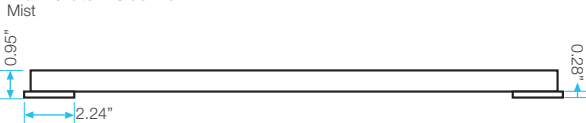

Drain Grate - Side View:

Drain Base - Side View: