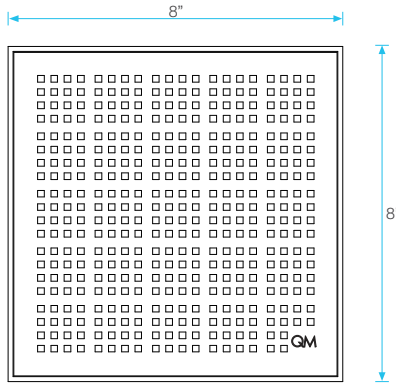

Delmar Square Drain

Specifications

Drain Grate - Top View:
8" x 8"
Kai