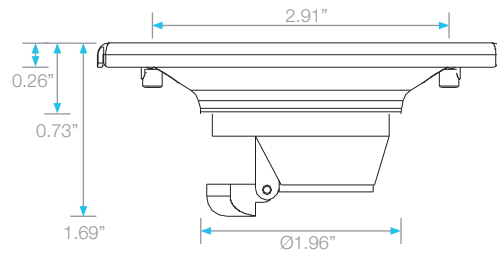

BAY ROUND DRAIN

Kit Includes:

- A** Allen Key
- B** Bolts
- C** Grate
- D** Anti Odor Sealer
- E** Base

International
Use Only

Specifications

C Grate - Top View

E Base - Side View

E Base - Top View

D Anti Odor Sealer - Perspective View

Complete Kit

**Ria
Round**

Length
Ø4"

**Satin
SKU**
38.100.04R ST

Note: Installer must verify all rough-in dimensions prior to installation and consult local and national codes. Conformity and compliance to local and national codes are the responsibility of the installer. Dimensions are subject to Manufacturers tolerance and change without notice. We can assume no responsibility for use of superseded or voided data.