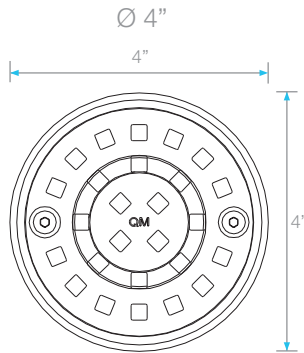

BAY ROUND DRAIN

Kit Includes:

- A** Allen Key
- B** Bolts
- C** Grate
- D** Anti Odor Sealer
- E** Base

International
Use Only

Specifications

C Grate - Top View

E Base - Side View

E Base - Top View

D Anti Odor Sealer - Perspective View

Complete Kit

**Ria
Round**

Length
Ø4"

**Satin
SKU**
38.100.04R ST

Note: Installer must verify all rough-in dimensions prior to installation and consult local and national codes. Conformity and compliance to local and national codes are the responsibility of the installer. Dimensions are subject to Manufacturers tolerance and change without notice. We can assume no responsibility for use of superseded or voided data.