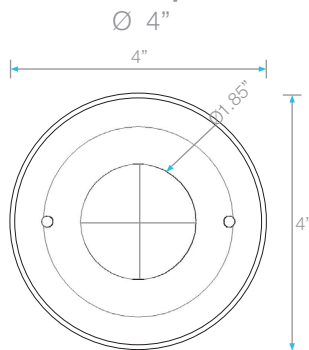

BAY ROUND DRAIN

Kit Includes:

- A** Allen Key
- B** Bolts
- C** Grate
- D** Anti Odor Sealer
- E** Base

International
Use Only

Specifications

C Grate - Top View

E Base - Side View

E Base - Top View

D Anti Odor Sealer - Perspective View

Complete Kit

**Ria
Round**

Length
Ø4"

**Satin
SKU**
38.100.04R ST

Note: Installer must verify all rough-in dimensions prior to installation and consult local and national codes. Conformity and compliance to local and national codes are the responsibility of the installer. Dimensions are subject to Manufacturers tolerance and change without notice. We can assume no responsibility for use of superseded or voided data.