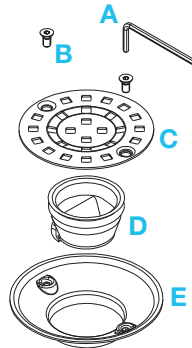

BAY ROUND DRAIN

Kit Includes:

- A** Allen Key
- B** Bolts
- C** Grate
- D** Anti Odor Sealer
- E** Base

International
Use Only

Specifications

C Grate - Top View

E Base - Side View

E Base - Top View

D Anti Odor Sealer - Perspective View

Complete Kit

**Ria
Round**

Length
Ø4"

**Satin
SKU**
38.100.04R ST

Note: Installer must verify all rough-in dimensions prior to installation and consult local and national codes. Conformity and compliance to local and national codes are the responsibility of the installer. Dimensions are subject to Manufacturers tolerance and change without notice. We can assume no responsibility for use of superseded or voided data.