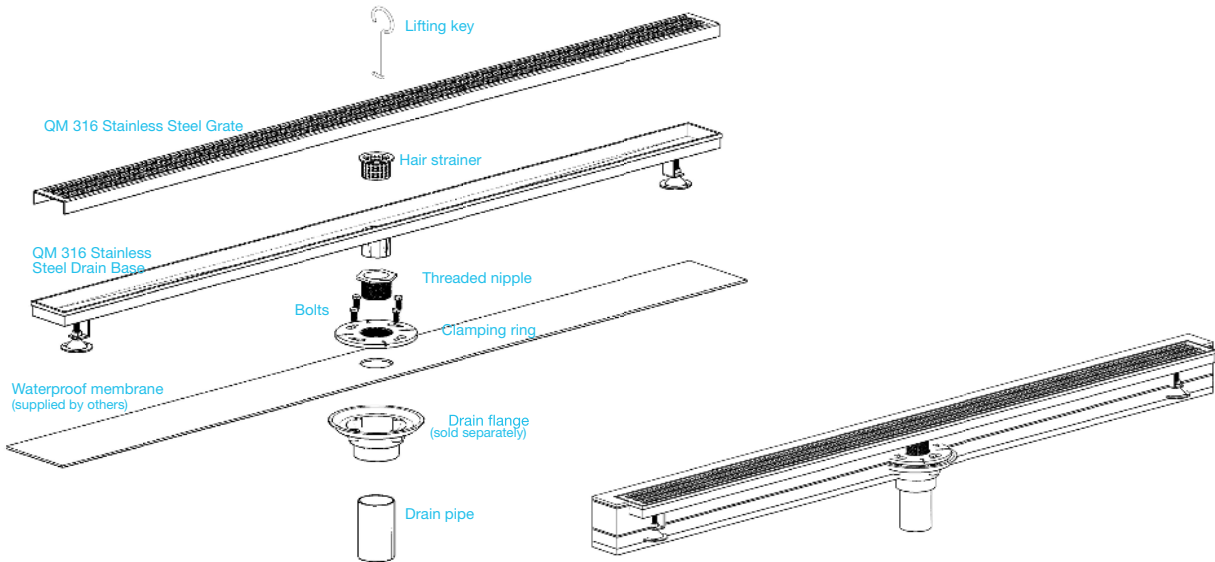

**Delmar Linear Drain Standard Length**

**Installation**

**Specifications**

**Grate Length Top View:**

Nami  
Kai  
Lotus

24" / 28" / 32" / 36"

**Grate Length Top View:**

Mist

24" / 28" / 32" / 36" / 48" / 58"

**Grate Length Top View:**

Delta  
Wedgewire

24" / 28" / 32" / 36" / 48" / 58"

**Grate Width and Height - Side View:**

Nami  
Kai  
Delta  
Lotus

3.15"

**Grate Width and Height - Side View:**

Delta  
Mist  
Wedgewire

24" / 28" / 32" / 36" / 48" / 58"

**Base Length - Side View:**

**Note:** Installer must verify all rough-in dimensions prior to installation and consult local and national codes. Conformity and compliance to local and national codes are the responsibility of the installer. Dimensions are subject to Manufacture tolerance and change without notice. We can assume no responsibility for use of superseded or void data.

**Delmar Linear Drain Standard Length**

**Delmar Series Features**

- 16 gauge 316 Stainless Steel Grate = 1.5 mm
- 18 gauge 316 Stainless Steel Base = 1.2 mm
- Pre-pitched channel and center outlet
- Works with 2" ABS, PVC or Cast Iron shower drain flange (not included)
- Grate can be removed completely for cleaning
- Hair Strainer Basket comes with every drain, fits inside the drain to collect hair and other debris, preventing pipe clogs