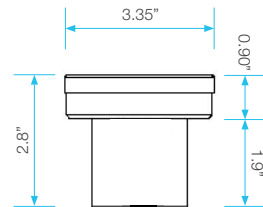

**Delmar Linear Drain Standard Length**

**Installation**

**Specifications**

**Grate Length Top View:**

Nami  
Kai  
Lotus

24" / 28" / 32" / 36"

**Grate Length Top View:**

Mist

24" / 28" / 32" / 36" / 48" / 58"

**Grate Length Top View:**

Delta  
Wedgewire

24" / 28" / 32" / 36" / 48" / 58"

**Grate Width and Height - Side View:**

Nami  
Kai  
Delta  
Lotus

3.15"

**Grate Width and Height - Side View:**

Mist

3.15"

2.80"

**Base Width and Height - Side View:**

**Base Length Top View:**

Nami  
Kai  
Lotus

24" / 28" / 32" / 36"

**Base Length Top View:**

Delta  
Mist  
Wedgewire

24" / 28" / 32" / 36" / 48" / 58"

**Base Length - Side View:**

**Note:** Installer must verify all rough-in dimensions prior to installation and consult local and national codes. Conformity and compliance to local and national codes are the responsibility of the installer. Dimensions are subject to Manufacture tolerance and change without notice. We can assume no responsibility for use of superseded or void data.