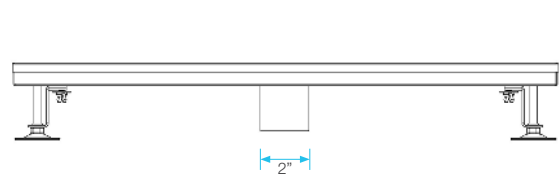

Mist

3.15"

2.80"

**Base Width and Height - Side View:**

**Base Length Top View:**

Nami  
Kai  
Lotus

24" / 28" / 32" / 36"

**Base Length Top View:**

Delta  
Mist  
Wedgewire

24" / 28" / 32" / 36" / 48" / 58"

**Base Length - Side View:**

**Note:** Installer must verify all rough-in dimensions prior to installation and consult local and national codes. Conformity and compliance to local and national codes are the responsibility of the installer. Dimensions are subject to Manufacture tolerance and change without notice. We can assume no responsibility for use of superseded or void data.