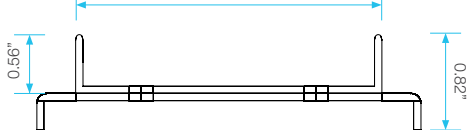

24" / 28" / 32" / 36" / 48" / 58"

**Grate Length Top View:**

Delta  
Wedgewire

24" / 28" / 32" / 36" / 48" / 58"

**Grate Width and Height - Side View:**

Nami  
Kai  
Delta  
Lotus

3.15"

**Grate Width and Height - Side View:**

Mist

3.15"

2.80"

**Base Width and Height - Side View:**

**Base Length Top View:**

Nami  
Kai  
Lotus

24" / 28" / 32" / 36"

**Base Length Top View:**

Delta  
Mist  
Wedgewire

24" / 28" / 32" / 36" / 48" / 58"

**Base Length - Side View:**

**Note:** Installer must verify all rough-in dimensions prior to installation and consult local and national codes. Conformity and compliance to local and national codes are the responsibility of the installer. Dimensions are subject to Manufacture tolerance and change without notice. We can assume no responsibility for use of superseded or void data.

**Delmar Linear Drain Standard Length**

**Delmar Series Features**

- 16 gauge 316 Stainless Steel Grate = 1.5 mm
- 18 gauge 316 Stainless Steel Base = 1.2 mm
- Pre-pitched channel and center outlet
- Works with 2" ABS, PVC or Cast Iron shower drain flange (not included)
- Grate can be removed completely for cleaning
- Hair Strainer Basket comes with every drain, fits inside the drain to collect hair and other debris, preventing pipe clogs