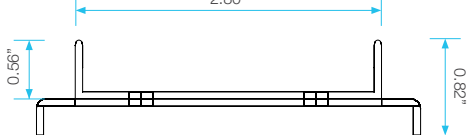

24" / 28" / 32" / 36" / 48" / 58"

Grate Length Top View:

Delta

Wedgewire

24" / 28" / 32" / 36" / 48" / 58"

Grate Width and Height - Side View:

Nami

Kai

Delta

3.15"

Grate Width and Height - Side View:

Mist

3.15"

2.80"

Base Width and Height - Side View:

Base Length Top View:

Base Length - Side View:

Note: Installer must verify all rough-in dimensions prior to installation and consult local and national codes. Conformity and compliance to local and national codes are the responsibility of the installer. Dimensions are subject to Manufacture tolerance and change without notice. We can assume no responsibility for use of superseded or void data.

Delmar Linear Drain Standard Length with Flange Edge

Delmar Series Features

- 16 gauge 316 Stainless Steel Grate = 1.5 mm
- 18 gauge 316 Stainless Steel Base = 1.2 mm
- Pre-pitched channel and center outlet
- Works with 2" ABS, PVC or Cast Iron shower drain flange (not included)
- Grate can be removed completely for cleaning
- Hair Strainer Basket comes with every drain, fits inside the drain to collect hair and other debris, preventing pipe clogs