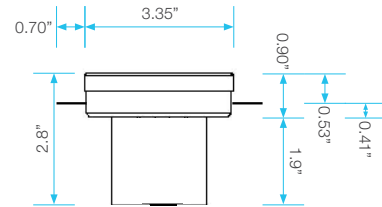

24" / 28" / 32" / 36" / 48" / 58"

Grate Length Top View:

Delta

Wedgewire

24" / 28" / 32" / 36" / 48" / 58"

Grate Width and Height - Side View:

Nami

Kai

Delta

3.15"

Grate Width and Height - Side View:

Mist

3.15"

2.80"

Base Width and Height - Side View:

Base Length Top View:

Base Length - Side View:

Note: Installer must verify all rough-in dimensions prior to installation and consult local and national codes. Conformity and compliance to local and national codes are the responsibility of the installer. Dimensions are subject to Manufacture tolerance and change without notice. We can assume no responsibility for use of superseded or void data.

Delmar Linear Drain Standard Length with Flange Edge

Delmar Series Features

- 16 gauge 316 Stainless Steel Grate = 1.5 mm
- 18 gauge 316 Stainless Steel Base = 1.2 mm
- Pre-pitched channel and center outlet
- Works with 2" ABS, PVC or Cast Iron shower drain flange (not included)
- Grate can be removed completely for cleaning
- Hair Strainer Basket comes with every drain, fits inside the drain to collect hair and other debris, preventing pipe clogs