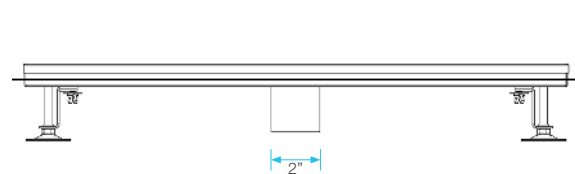

Delta

3.15"

Grate Width and Height - Side View:

Mist

3.15"

2.80"

Base Width and Height - Side View:

Base Length Top View:

Nami

Kai

24" / 28" / 32" / 36"

Base Length Top View:

Delta

Mist

Wedgewire

24" / 28" / 32" / 36" / 48" / 58"

Base Length - Side View:

Note: Installer must verify all rough-in dimensions prior to installation and consult local and national codes. Conformity and compliance to local and national codes are the responsibility of the installer. Dimensions are subject to Manufacture tolerance and change without notice. We can assume no responsibility for use of superseded or void data.

Delmar Linear Drain Standard Length with Flange Edge

Delmar Series Features

- 16 gauge 316 Stainless Steel Grate = 1.5 mm
- 18 gauge 316 Stainless Steel Base = 1.2 mm
- Pre-pitched channel and center outlet
- Works with 2" ABS, PVC or Cast Iron shower drain flange (not included)
- Grate can be removed completely for cleaning
- Hair Strainer Basket comes with every drain, fits inside the drain to collect hair and other debris, preventing pipe clogs