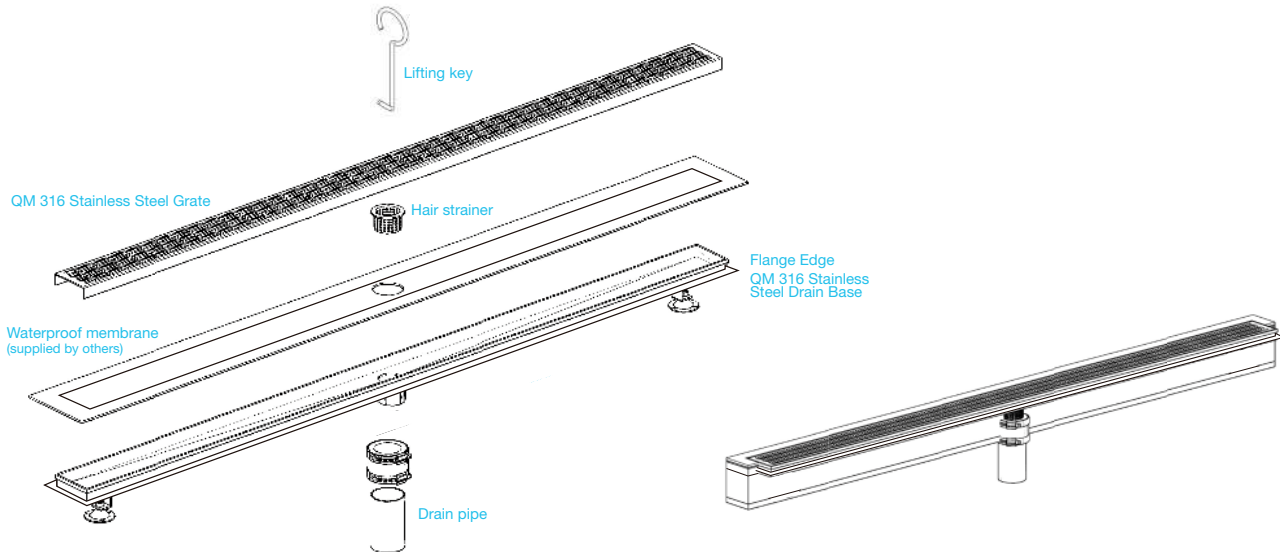

Delmar Linear Drain Standard Length with Flange Edge

Installation

Specifications

Grate Length Top View:

Nami
Kai

24" / 28" / 32" / 36"

Grate Length Top View:

Mist

24" / 28" / 32" / 36" / 48" / 58"

Grate Length Top View:

Delta

Wedgewire

24" / 28" / 32" / 36" / 48" / 58"

Grate Width and Height - Side View:

Nami

Kai

Delta

3.15"

Grate Width and Height - Side View:

Mist

3.15"

2.80"

Base Width and Height - Side View:

Base Length Top View:

Delmar Linear Drain Standard Length with Flange Edge

Delmar Series Features

- 16 gauge 316 Stainless Steel Grate = 1.5 mm
- 18 gauge 316 Stainless Steel Base = 1.2 mm
- Pre-pitched channel and center outlet
- Works with 2" ABS, PVC or Cast Iron shower drain flange (not included)
- Grate can be removed completely for cleaning
- Hair Strainer Basket comes with every drain, fits inside the drain to collect hair and other debris, preventing pipe clogs