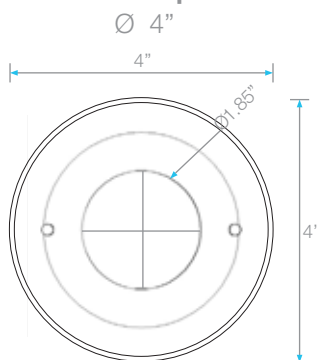

BAY ROUND DRAIN

Kit Includes:

- A** Lifting Key
- B** Bolts
- C** Grate
- D** Anti Odor Sealer
- E** Base

Specifications

C Grate - Top View

E Base - Side View

E Base - Top View

D Anti Odor Sealer - Perspective View

Complete Kit

Ria
Round

Length
 $\text{Ø } 4''$

Satin
SKU
38.100.00

Note: Installer must verify all rough-in dimensions prior to installation and consult local and national codes. Conformity and compliance to local and national codes are the responsibility of the installer. Dimensions are subject to Manufacturers tolerance and change without notice. We can assume no responsibility for use of superseded or void data.