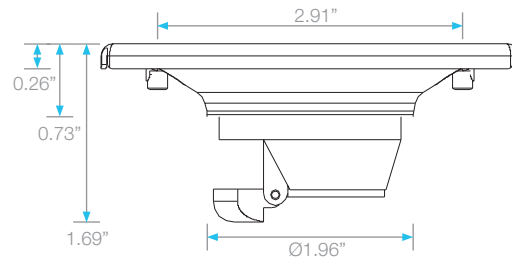

BAY ROUND DRAIN

Kit Includes:

- A** Lifting Key
- B** Bolts
- C** Grate
- D** Anti Odor Sealer
- E** Base

Specifications

C Grate - Top View

E Base - Side View

E Base - Top View

D Anti Odor Sealer - Perspective View

Complete Kit

Ria
Round

Length
 $\text{Ø } 4''$

Satin
SKU
38.100.00

Note: Installer must verify all rough-in dimensions prior to installation and consult local and national codes. Conformity and compliance to local and national codes are the responsibility of the installer. Dimensions are subject to Manufacturers tolerance and change without notice. We can assume no responsibility for use of superseded or void data.