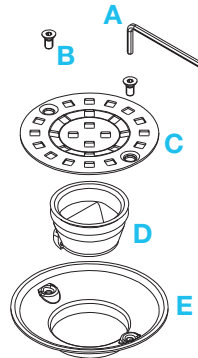

BAY ROUND DRAIN

Kit Includes:

- A** Lifting Key
- B** Bolts
- C** Grate
- D** Anti Odor Sealer
- E** Base

Specifications

C Grate - Top View

E Base - Side View

E Base - Top View

D Anti Odor Sealer - Perspective View

Complete Kit

Ria
Round

Length
 $\text{Ø } 4''$

Satin
SKU
38.100.00

Note: Installer must verify all rough-in dimensions prior to installation and consult local and national codes. Conformity and compliance to local and national codes are the responsibility of the installer. Dimensions are subject to Manufacturers tolerance and change without notice. We can assume no responsibility for use of superseded or void data.