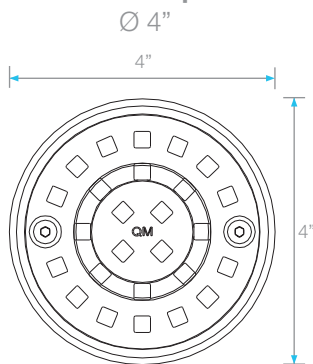

BAY ROUND DRAIN

Kit Includes:

- A** Lifting Key
- B** Bolts
- C** Grate
- D** Anti Odor Sealer
- E** Base

Specifications

C Grate - Top View

E Base - Side View

E Base - Top View

D Anti Odor Sealer - Perspective View

Complete Kit

Ria
Round

Length
 $\text{Ø } 4''$

Satin
SKU
38.100.00

Note: Installer must verify all rough-in dimensions prior to installation and consult local and national codes. Conformity and compliance to local and national codes are the responsibility of the installer. Dimensions are subject to Manufacturers tolerance and change without notice. We can assume no responsibility for use of superseded or void data.