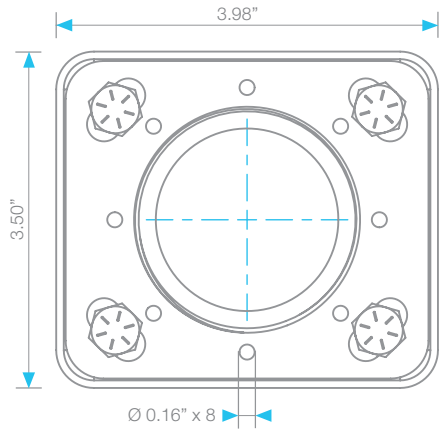

COMPONENTS

PVC/ABS Square Drain Flange

Allows easy installation of linear drains in close proximity to the wall.

- 4" x 3-1/2" x 2-3/4" Overall Dimensions
- Fits Shower Drains with 2" IPS Thread
- Clamp down floor drain
- 2" hub outlet 2" throat
- Has Weep Holes