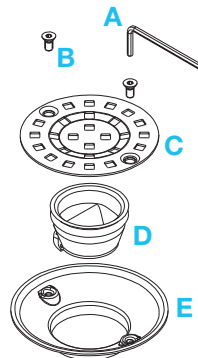

BAY ROUND DRAIN

Kit Includes:

- A** Allen Key
- B** Bolts
- C** Grate
- D** Anti Odor Sealer
- E** Base

International
Use Only

Specifications

C Grate - Top View

Ø 4"

E Base - Side View

E Base - Top View

Ø 4"

D Anti Odor Sealer - Perspective View

Complete Kit

Ria
Round

Length
Ø4"

Satin
SKU
38.100.04R ST

Note: Installer must verify all rough-in dimensions prior to installation and consult local and national codes. Conformity and compliance to local and national codes are the responsibility of the installer. Dimensions are subject to Manufacturers tolerance and change without notice. We can assume no responsibility for use of superseded or voided data.