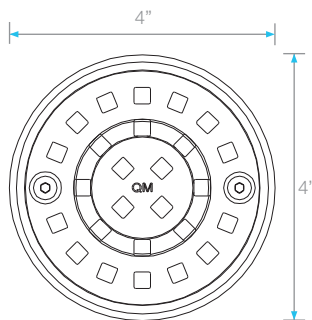

BAY ROUND DRAIN

Kit Includes:

- A** Allen Key
- B** Bolts
- C** Grate
- D** Anti Odor Sealer
- E** Base

International
Use Only

Specifications

C Grate - Top View

Ø 4"

E Base - Side View

E Base - Top View

Ø 4"

D Anti Odor Sealer - Perspective View

Complete Kit

Ria
Round

Length
Ø4"

Satin
SKU
38.100.04R ST

Note: Installer must verify all rough-in dimensions prior to installation and consult local and national codes. Conformity and compliance to local and national codes are the responsibility of the installer. Dimensions are subject to Manufacturers tolerance and change without notice. We can assume no responsibility for use of superseded or voided data.