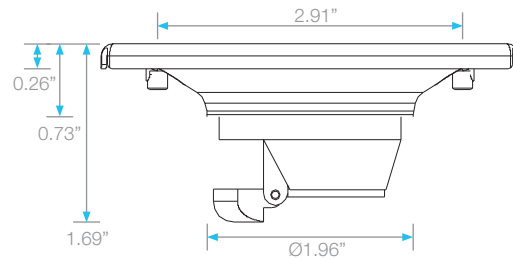

BAY ROUND DRAIN

Kit Includes:

- A** Allen Key
- B** Bolts
- C** Grate
- D** Anti Odor Sealer
- E** Base

International
Use Only

Specifications

C Grate - Top View

Ø 4"

E Base - Side View

E Base - Top View

Ø 4"

D Anti Odor Sealer - Perspective View

Complete Kit

Ria
Round

Length
Ø4"

Satin
SKU
38.100.04R ST

Note: Installer must verify all rough-in dimensions prior to installation and consult local and national codes. Conformity and compliance to local and national codes are the responsibility of the installer. Dimensions are subject to Manufacturers tolerance and change without notice. We can assume no responsibility for use of superseded or voided data.