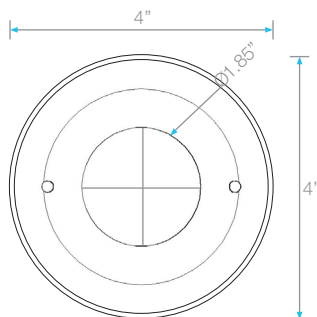

BAY ROUND DRAIN

Kit Includes:

- A** Allen Key
- B** Bolts
- C** Grate
- D** Anti Odor Sealer
- E** Base

International
Use Only

Specifications

C Grate - Top View

Ø 4"

E Base - Side View

E Base - Top View

Ø 4"

D Anti Odor Sealer - Perspective View

Complete Kit

Ria
Round

Length
Ø4"

Satin
SKU
38.100.04R ST

Note: Installer must verify all rough-in dimensions prior to installation and consult local and national codes. Conformity and compliance to local and national codes are the responsibility of the installer. Dimensions are subject to Manufacturers tolerance and change without notice. We can assume no responsibility for use of superseded or voided data.