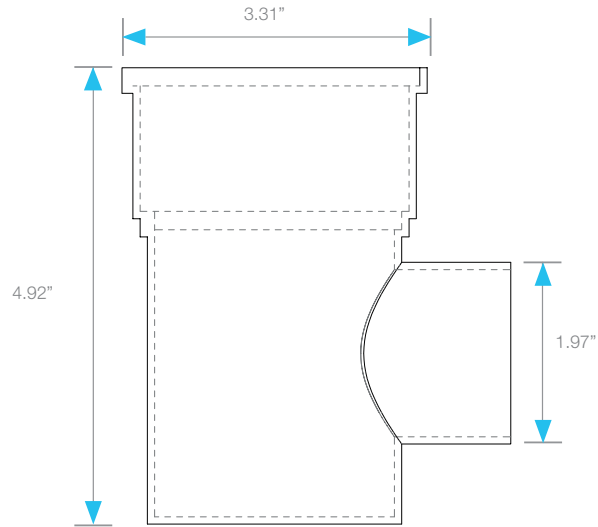

COMPONENTS

**QM ABS Side Outlet Drain Flange
with Integrated Threaded Adapter**

- 3.31" throat, 2" outlet.
- Waterproofing: PVC/Vinyl liner, Lead/copper pan, Rubber liner, Fiberglass.

SKU: 83.FLG.SO.2