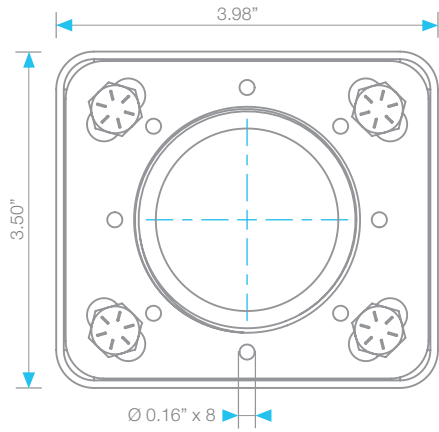

## COMPONENTS

### PVC/ABS Square Drain Flange

Allows easy installation of linear drains in close proximity to the wall.

- 4" x 3-1/2" x 2-3/4" Overall Dimensions
- Fits Shower Drains with 2" IPS Thread
- Clamp down floor drain
- 2" hub outlet 2" throat
- Has Weep Holes